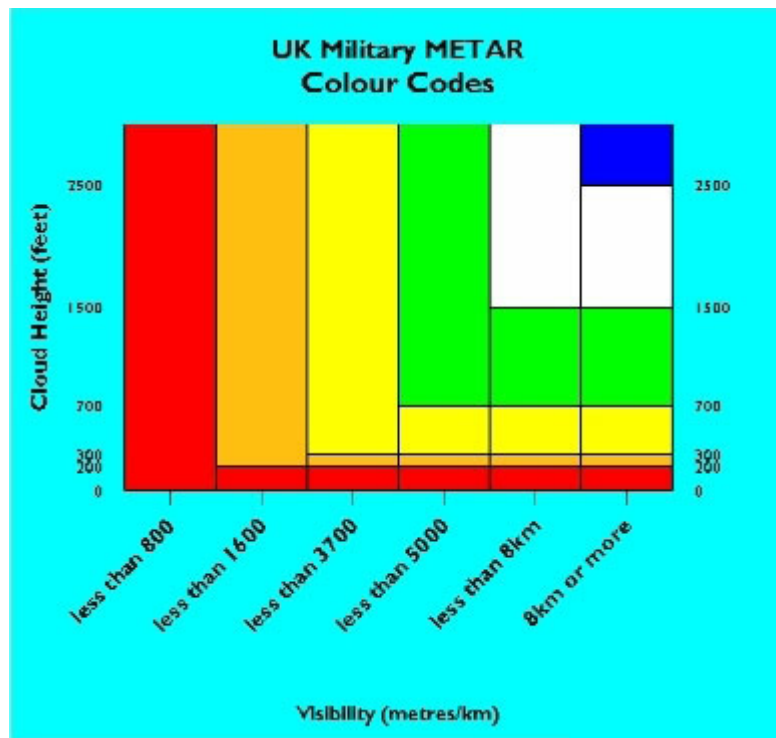

Military Switzerland

Military METAR Colour Codes

Red	Cloud under 200ft AGL, and/or Visibility under 1500m.
Amber	<u>Better than Red</u> , but cloud 200ft AGL, and/or Visibility 1500m.
Yellow	<u>Better than Amber</u> , but cloud 500ft AGL, and/or Visibility 2000m.
Green	<u>Better than Yellow</u> , but cloud 1000ft, AGL and/or Visibility 3000m
White	<u>Better than Green</u> , but Cloud under 2000ft AGL, and/or Visibility under 8km
Blue	Cloud, no ceiling (<5/8) Visibility 8km or more

Achtung

Das Armee Reglement: "Die Darstellung der Wetterlage im Conditione Verfahren" ist nicht mehr gültig.
(Reglement 56.15 d/f)

Military UK / Italy / Germany / France

UK Military METAR Colour Codes

Black	Airfield closed for non-Met reasons.
Red	Cloud under 200ft, and/or Visibility under 800m.
Amber	Better than Red, but cloud under 300ft, and/or Visibility under 1600m.
Yellow	Better than Amber, but cloud under 700ft, and/or Visibility under 3700m.
Green	Better than Yellow, but cloud under 1500ft, and/or Visibility under 5km
White	Better than Green, but Cloud under 2500ft, and/or Visibility under 8km
Blue	Cloud 2500ft or above and Visibility 8km or more

'Cloud' in this case is the lowest cloudbase designated as SCATTERED or worse.

Trend wird in 2 Colour Codes ausgedrückt: BLU BLU BLU

BLU aktuell
BLU 1. Stunde
BLU 2. Stunde